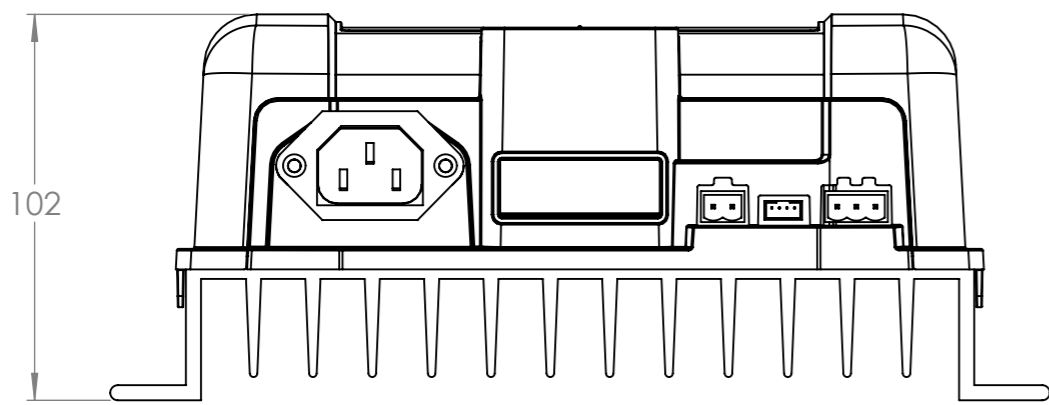

Dimension Drawing - Smart IP43 Charger (3)	
PSC123053085	Smart IP43 Charger 12/30(3) 230V
PSC125053085	Smart IP43 Charger 12/50(3) 230V
PSC241653085	Smart IP43 Charger 24/16(3) 230V
PSC242553085	Smart IP43 Charger 24/25(3) 230V

DETAIL A
SCALE 1 : 1

DETAIL B
SCALE 1 : 1

Dimensions in mm