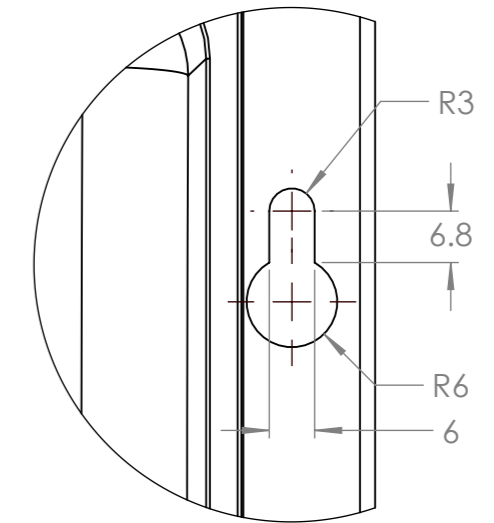

Dimension Drawing - Smart IP43 Charger (3)	
PSC123053085	Smart IP43 Charger 12/30(3) 230V
PSC125053085	Smart IP43 Charger 12/50(3) 230V
PSC241653085	Smart IP43 Charger 24/16(3) 230V
PSC242553085	Smart IP43 Charger 24/25(3) 230V

DETAIL A
SCALE 1 : 1

DETAIL B
SCALE 1 : 1

Dimensions in mm