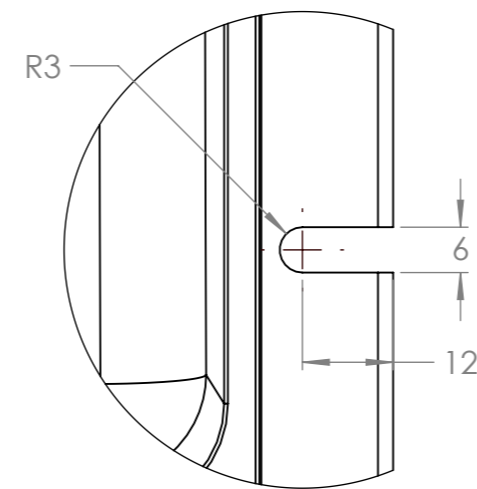

Dimension Drawing - Smart IP43 Charger (3)	
PSC123053085	Smart IP43 Charger 12/30(3) 230V
PSC125053085	Smart IP43 Charger 12/50(3) 230V
PSC241653085	Smart IP43 Charger 24/16(3) 230V
PSC242553085	Smart IP43 Charger 24/25(3) 230V

DETAIL A
SCALE 1 : 1

DETAIL B
SCALE 1 : 1

Dimensions in mm