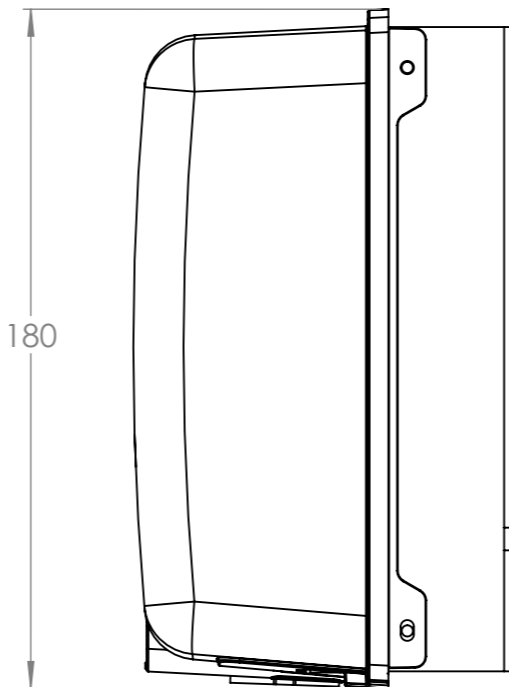

Dimension Drawing - Smart IP43 Charger (3)	
PSC123053085	Smart IP43 Charger 12/30(3) 230V
PSC125053085	Smart IP43 Charger 12/50(3) 230V
PSC241653085	Smart IP43 Charger 24/16(3) 230V
PSC242553085	Smart IP43 Charger 24/25(3) 230V

DETAIL A
SCALE 1 : 1

DETAIL B
SCALE 1 : 1

Dimensions in mm