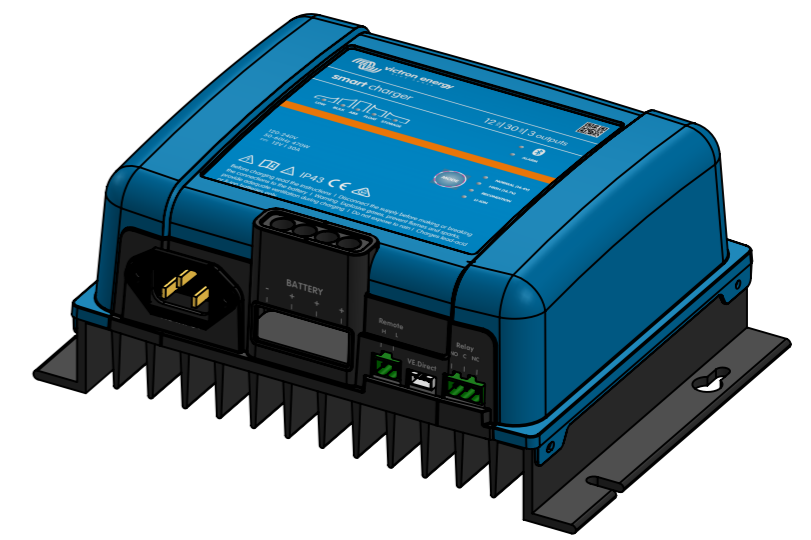

Dimension Drawing - Smart IP43 Charger (3)	
PSC123053085	Smart IP43 Charger 12/30(3) 230V
PSC125053085	Smart IP43 Charger 12/50(3) 230V
PSC241653085	Smart IP43 Charger 24/16(3) 230V
PSC242553085	Smart IP43 Charger 24/25(3) 230V

DETAIL A
SCALE 1 : 1

DETAIL B
SCALE 1 : 1

Dimensions in mm