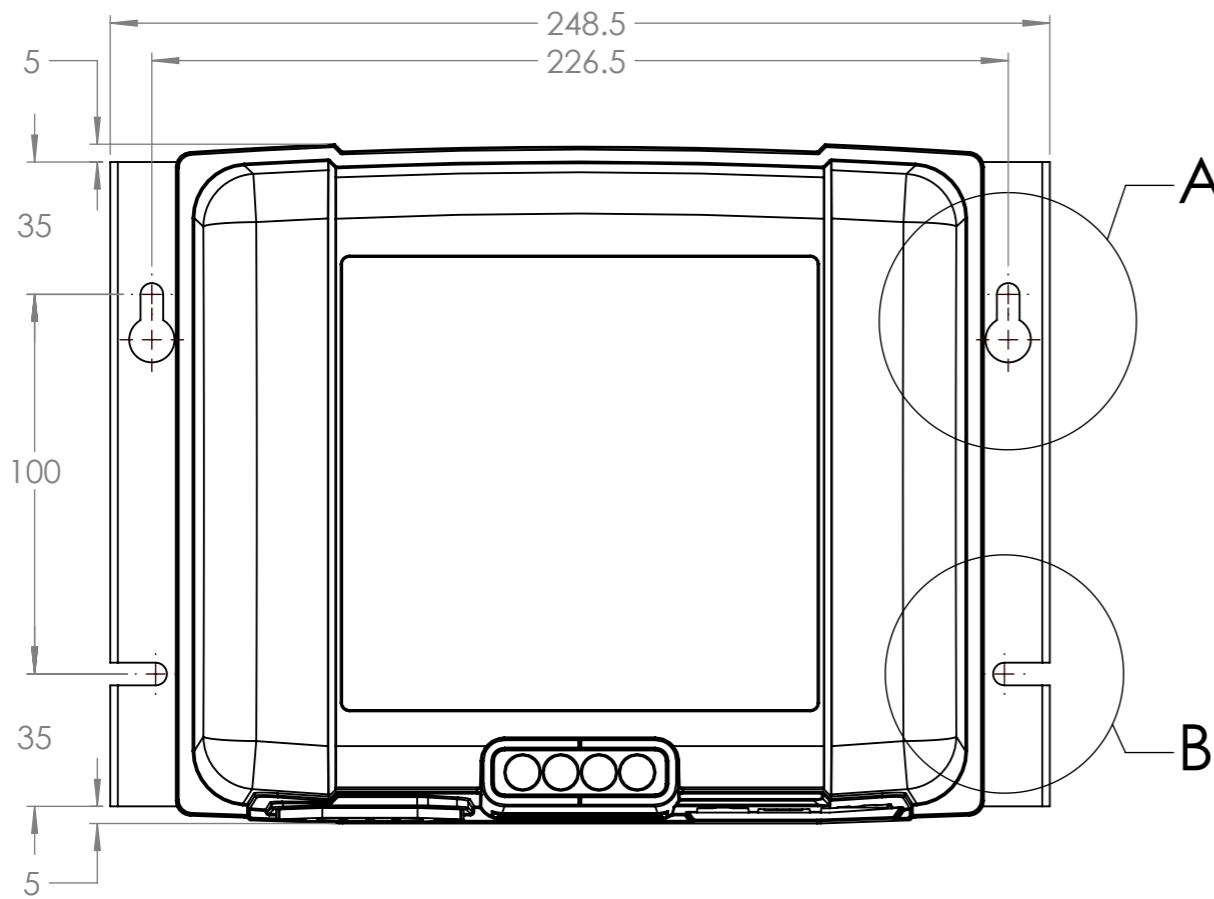

Dimension Drawing - Smart IP43 Charger (3)	
PSC123053085	Smart IP43 Charger 12/30(3) 230V
PSC125053085	Smart IP43 Charger 12/50(3) 230V
PSC241653085	Smart IP43 Charger 24/16(3) 230V
PSC242553085	Smart IP43 Charger 24/25(3) 230V

DETAIL A
SCALE 1 : 1

DETAIL B
SCALE 1 : 1

Dimensions in mm